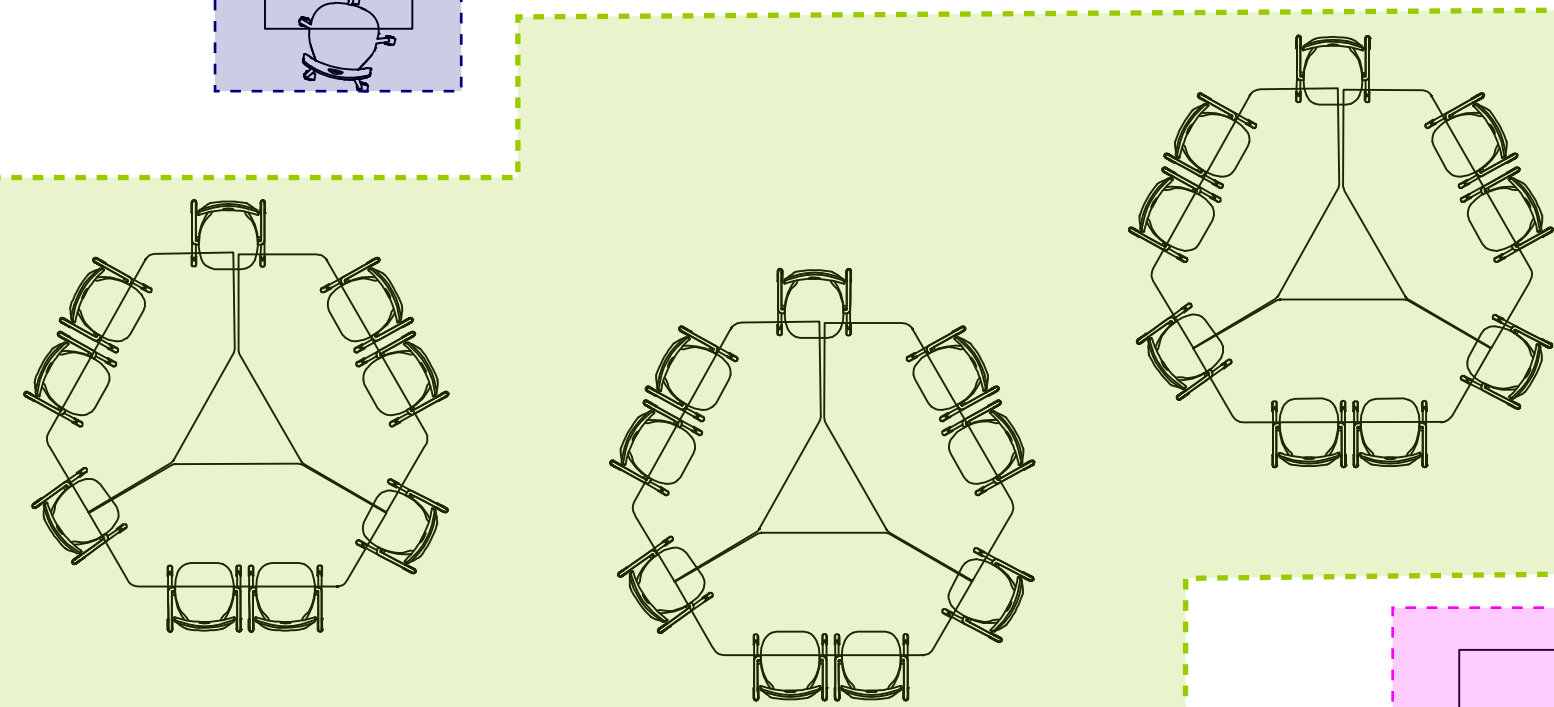

KI - Pirouette Table  
"Scale Up Top" - Flip Table  
Can form a large group area, or seat up to (4) students per table.  
**WITH MARKERBOARD TOP**

Showing:  
-(32) Cantilever Chairs, Package B, Kit G  
-(9) Chevron Shaped Flip-Tables (No package, see above for information)

Showing:  
-(2) Mobile Tables w/ Storage, Package C, Kit A

Showing:  
-(6) Hokki Stools, Package B, Kit P  
-(4) Rocker Sofas, Package B, Kit P  
-(1) WorkPad Caddy Set

Norva Nivel -  
Workpad Caddy w/  
(10) vinyl pads

Showing:  
-(2) Butcher Block Table, Package D, Kit A  
(Intent for table to have (30) 3"H totes per table for Lego storage)

Showing:  
-(10) Lounge Seats from Package A, Kit K  
-(4) Laptop Tables, Package A, Kit K  
-(2) Coffee Table, Package A, Kit K  
-(2) Rocker Chairs, Package A, Kit K  
-(2) Bean Bags, Package A, Kit K  
-(4) Genius Bars, Package B, Kit M  
-(16) KI Strive Stools, Package B, Kit M

WITH MARKERBOARD FACE

EXISTING BOOKSHELVING  
- WILL NEED QUANTITIES  
AND DIMENSIONS OF WHAT  
IS TO REMAIN

Showing:  
-(2) Teacher Table  
-(2) Teacher Chair,  
Package D, Kit B

KI - Pillar Table - Stationary  
Teacher Desk - 24"Wx36"D  
**NO CASTERS & ADDED  
WIRE MANAGEMENT**