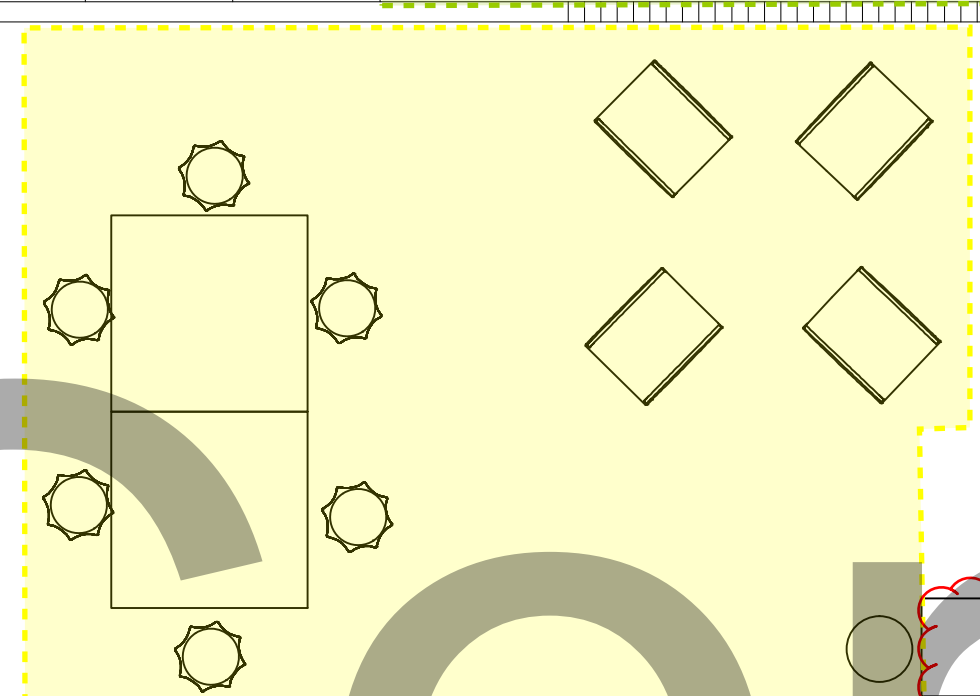

Showing:
-(32) Cantilever Chairs, Package B, Kit G
-(9) Chevron Shaped Flip-Tables (No package, see above for information)

Showing:
-(2) Mobile Tables w/ Storage, Package C, Kit A

Showing:
-(6) Hokki Stools, Package B, Kit P
-(4) Rocker Sofas, Package B, Kit P
-(1) WorkPad Caddy Set

Showing:
-(2) Butcher Block Table, Package D, Kit A
(Intent for table to have (30) 3"H totes per table for Lego storage)

Showing:
-(10) Lounge Seats from Package A, Kit K
-(4) Laptop Tables, Package A, Kit K
-(2) Coffee Table, Package A, Kit K
-(2) Rocker Chairs, Package A, Kit K
-(2) Bean Bags, Package A, Kit K
-(4) Genius Bars, Package B, Kit M
-(16) KI Strive Stools, Package B, Kit M

EXISTING BOOKSHELVING
- WILL NEED QUANTITIES
AND DIMENSIONS OF WHAT
IS TO REMAIN

Showing:
-(2) Teacher Table
-(2) Teacher Chair,
Package D, Kit B

Showing:
- (1) Task Chair, Package A, Kit A
-EXISTING RECEPTION DESK

Showing:
- (4) Curved Bookcases, Package A, Kit B
- (4) Curved Ottomans, Package A, Kit B
- (6) Bouy Stools, Package B, Kit N